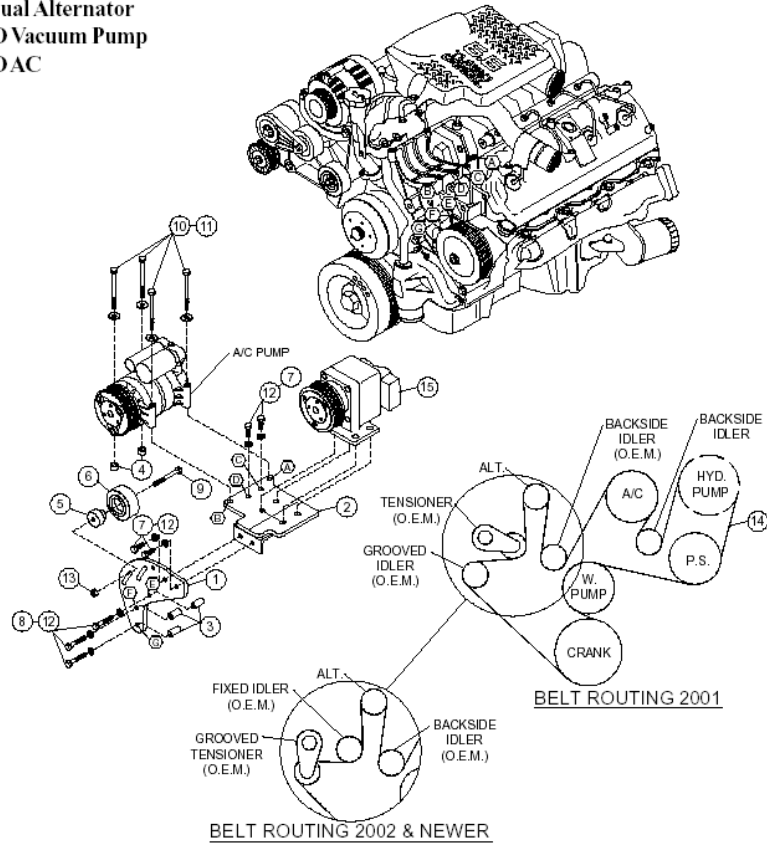

2001-07 Chevy
 C&K 2500 HD & 3500
 6.6 V-8 Duramax Diesel
 W/O Dual Alternator
 W-W/O Vacuum Pump
 W-W/OAC

PARTS LIST

- | | |
|--|-----------------------------------|
| 1. CMB 691 (1) | 9. 10mm x 50mm Flange Bolt (1) |
| 2. CMP 68(0-4) (1) | 10. 10mm x 100mm (4) |
| 3. SP64-1.500 (3) | 11. 10mm FW (4) |
| 4. SP88-0.375 (2) | 12. 10mm LW (7) |
| <i>(TIPKSC-68 Includes Items 5,6,9,13)</i> | 13. 10mm Flange Nut (1) |
| 5. CMB 3867 (1) | 14. 5061420 (2) |
| 6. 89007 Dayco (1) | 15. Clutch Pump (Sold Separately) |
| 7. 10mm x 25mm 10.9 (4) | |
| 8. 10mm x 90mm 10.9 (3) | |