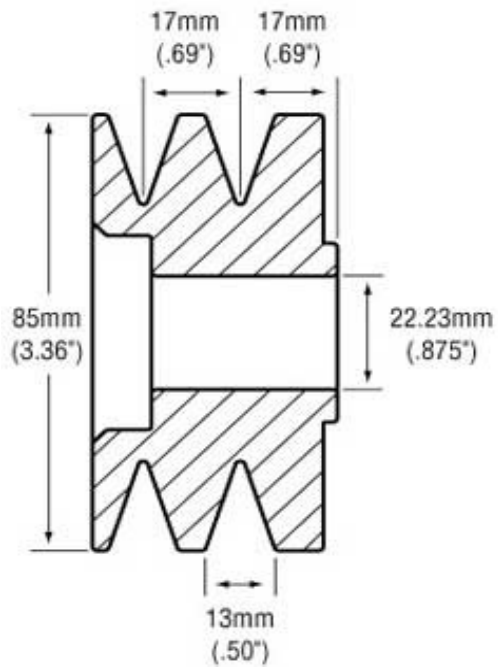

# Large Case Pulleys

APS Part Number L2-79V14

APS Part Number L2-89V33.5

APS Part Number L2-122V34

APS Part Number L1-105V17

**APS Part Number L2-76V24**

**APS Part Number L3-73V13**

**APS Part Number L3-89V14**

**APS Part Number L2-85V17**

APS Part Number L2-90V14.5

APS Part Number L9-72S9.5

APS Part Number L7-57S9

APS Part Number L8-87S7.5

**APS Part Number L8-70S11.5**

**APS Part Number L8-60S9**

**APS Part Number L2-113V14.5**

**APS Part Number L3-108V15.5**

**APS Part Number L2-91V12.5**

**APS Part Number L2-95V51.5**

**APS Part Number L2-95V49.5**

**APS Part Number L8-76S14**

APS Part Number L5-78S43

APS Part Number L9-80S31

APS Part Number L8-48S9