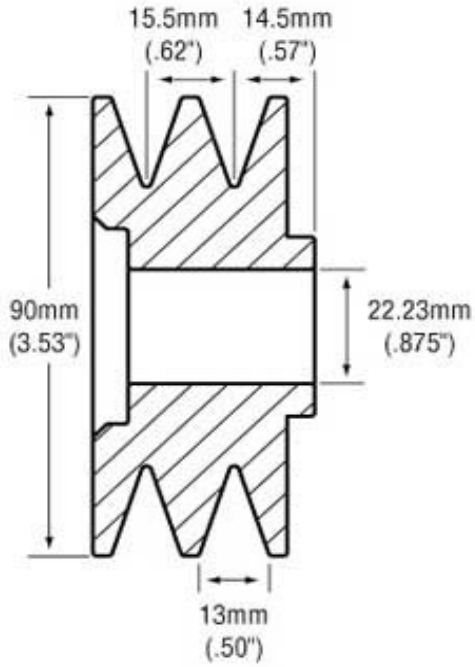

# Large Case Pulleys

APS Part Number L2-79V14

APS Part Number L2-89V33.5

APS Part Number L2-122V34

APS Part Number L1-105V17

**APS Part Number L2-76V24**

**APS Part Number L3-73V13**

**APS Part Number L3-89V14**

**APS Part Number L2-85V17**

APS Part Number L2-90V14.5

APS Part Number L9-72S9.5

APS Part Number L7-57S9

APS Part Number L8-87S7.5

**APS Part Number L8-70S11.5**

**APS Part Number L8-60S9**

**APS Part Number L2-113V14.5**

**APS Part Number L3-108V15.5**

**APS Part Number L2-91V12.5**

**APS Part Number L2-95V51.5**

**APS Part Number L2-95V49.5**

**APS Part Number L8-76S14**

APS Part Number L5-78S43

APS Part Number L9-80S31

APS Part Number L8-48S9