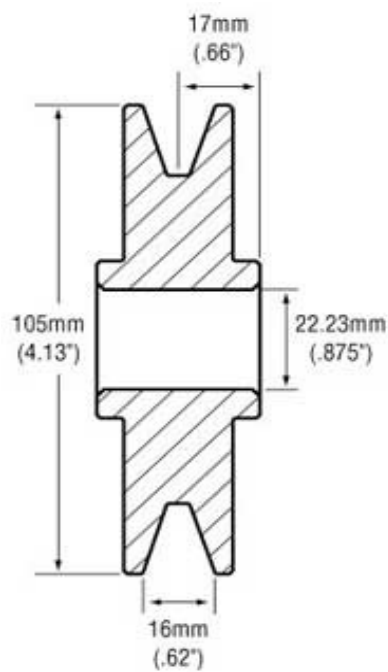

# Large Case Pulleys

APS Part Number L2-79V14

APS Part Number L2-89V33.5

APS Part Number L2-122V34

APS Part Number L1-105V17

**APS Part Number L2-76V24**

**APS Part Number L3-73V13**

**APS Part Number L3-89V14**

**APS Part Number L2-85V17**

APS Part Number L2-90V14.5

APS Part Number L9-72S9.5

APS Part Number L7-57S9

APS Part Number L8-87S7.5

**APS Part Number L8-70S11.5**

**APS Part Number L8-60S9**

**APS Part Number L2-113V14.5**

**APS Part Number L3-108V15.5**

**APS Part Number L2-91V12.5**

**APS Part Number L2-95V51.5**

**APS Part Number L2-95V49.5**

**APS Part Number L8-76S14**

APS Part Number L5-78S43

APS Part Number L9-80S31

APS Part Number L8-48S9